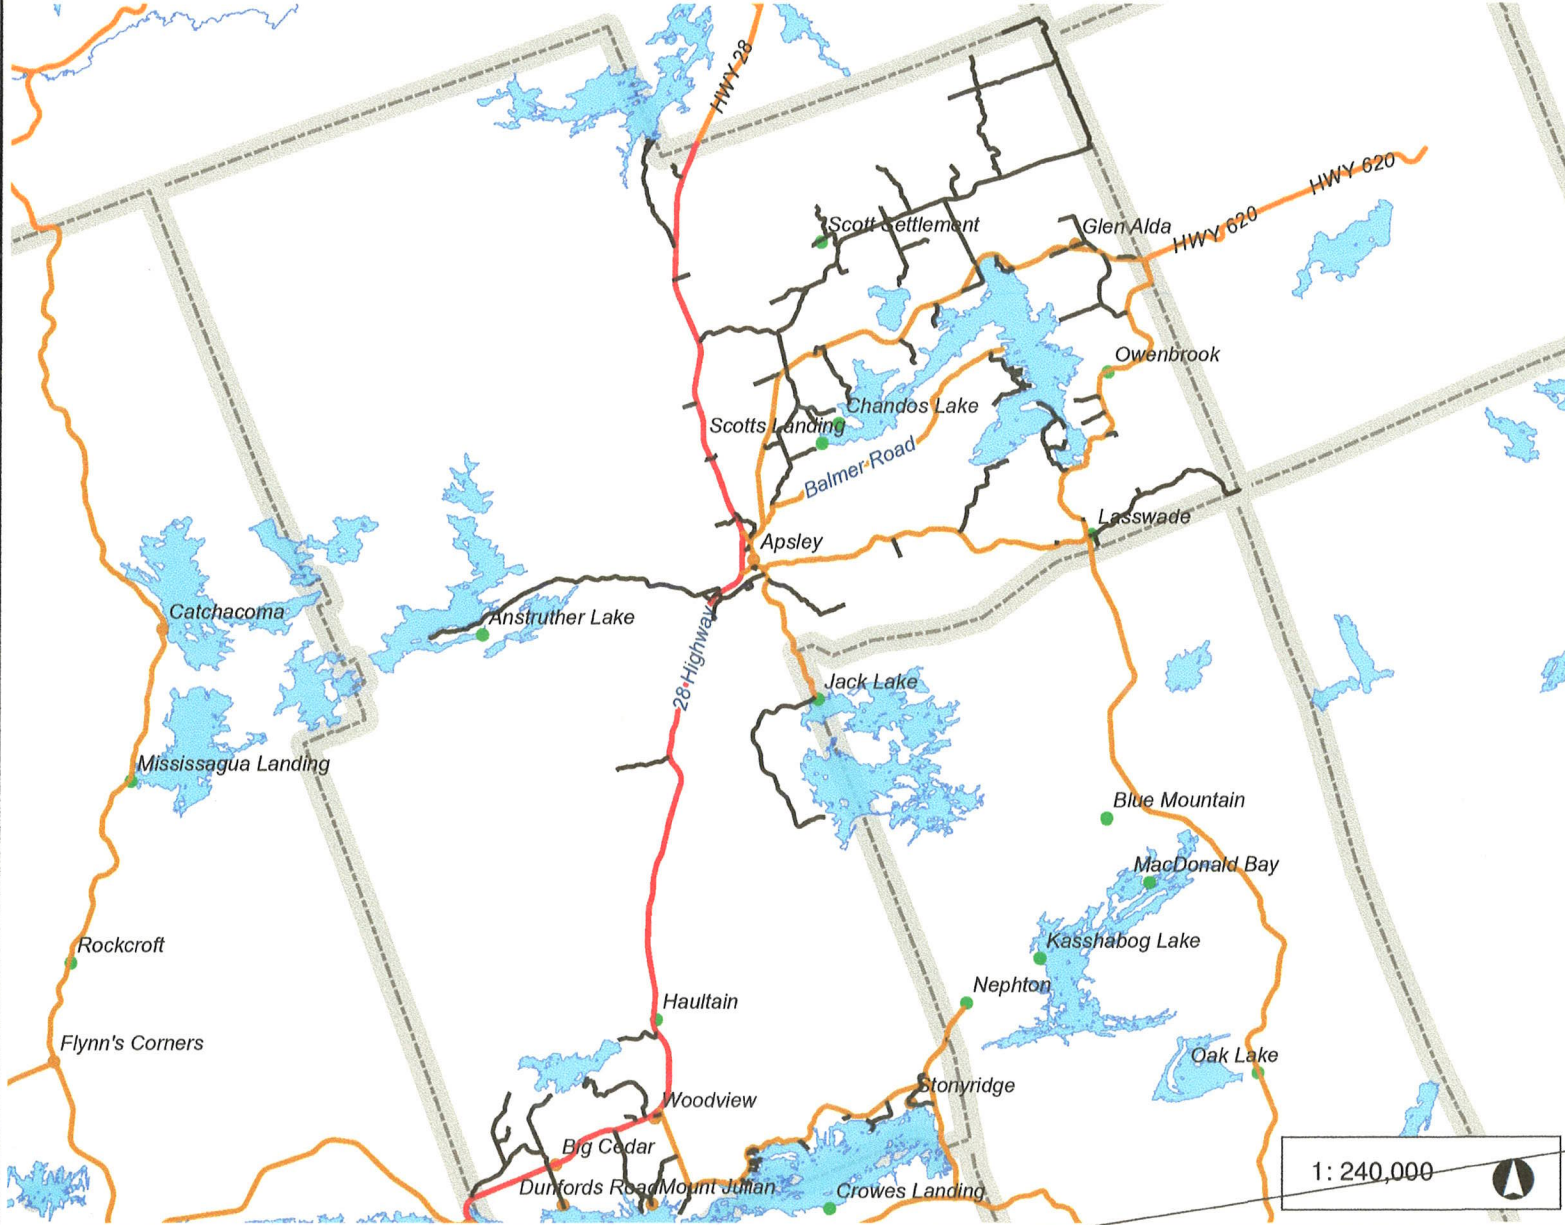

Schedule 'A' - Municipal Road Map for the Township of North Kawartha

Legend

- Roads
 - Township
 - County
 - Provincial
- Municipal Boundary

1: 240,000

NAD83_CSRS98_UTM_zone_17N
© Latitude Geographics Group Ltd.

This map is a user generated static output from an Internet mapping site and is for reference only. Data layers that appear on this map may or may not be accurate, current, or otherwise reliable.
THIS MAP IS NOT TO BE USED FOR NAVIGATION

Notes

ATV use on County Roads is prohibited in the Township of North Kawartha

Municipal roads (permitted roads) are noted in black. Refer to MTO for regulations on Highway 28.